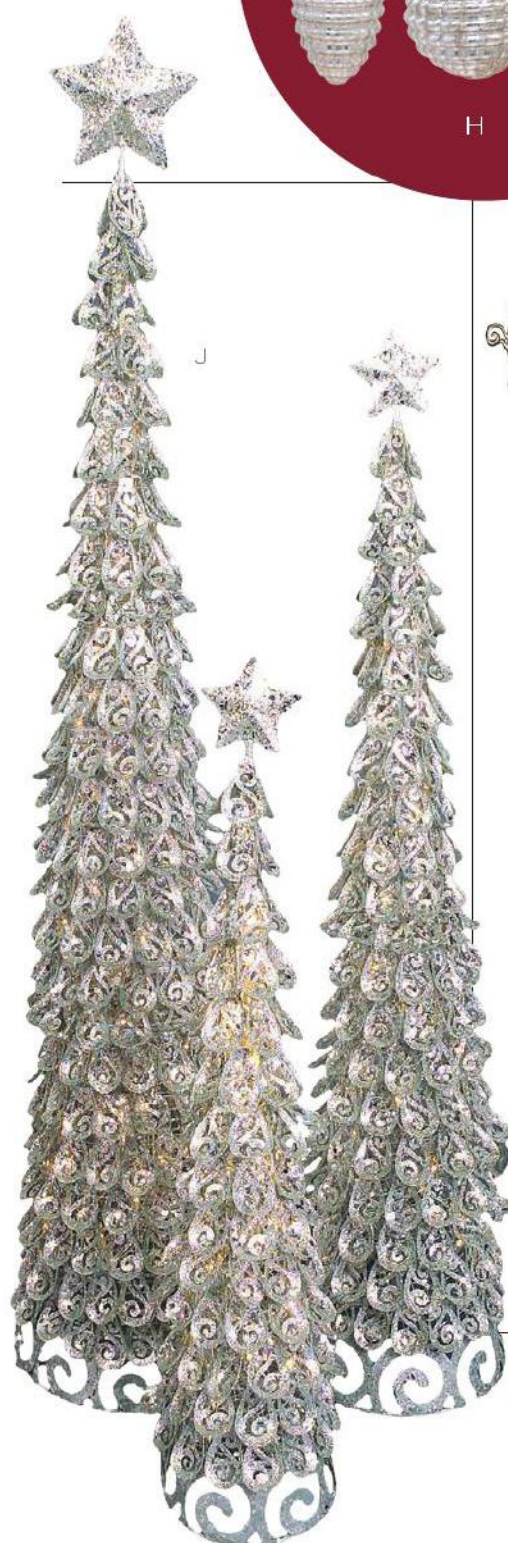

Finials have LED lights  
and 6 hour timer!

*Burgundy*  
**Elegance**

H

**H 64249 TIF**  
Crackle Ornament  
(3 Asst) 2.5-3.25"D Glass

**I 65305 IV**  
LED Angel Marquee w/6 Hour Timer  
19.25"H Metal

J

K

**J 45283 SI**  
Glitter Tree w/ UL Lights  
(Set of 3) 3', 4', 5'H Metal