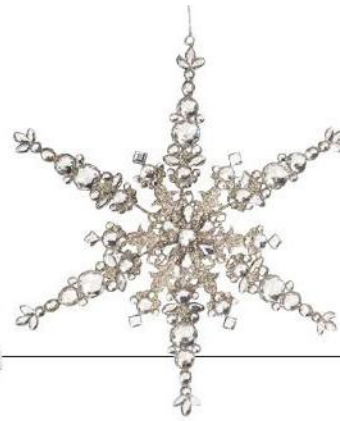

**M 65176 TIF/GO**  
Angel w/Wreath  
(2 Asst) 16"H Polyresin

N

**N 64574 TIF**  
Deer (3 Asst)  
10"H - 14.5"H Polyresin/Metal

A

**A 64532 SI**  
 Pearl and Jewel Ornament  
 (2 Asst) 5"H Glass/Plastic

B

**B 61411 SI/GO**  
 Glittered Snowflake Ornaments  
 (2 Asst) 9.5"H, 11.5"H Metal/Plastic