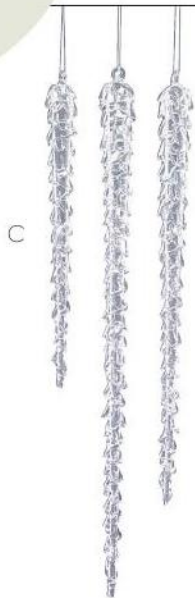

Festive Frost