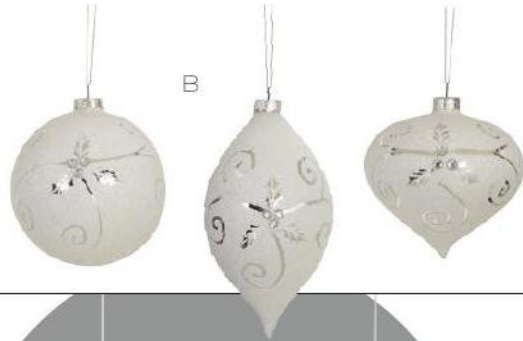

A

B

C

B 64409 WH/SI
Holly Leaf/Swirl Ornament
(3 Asst) 3.75"-5"H *Glass*

C 61318 CL
Crystal Ornaments
(Set of 3) (Pvc Box) 10"H *Acrylic*

D 64618 WH
Icicle Ornament
(Set of 3) 22"-36"H *Plastic/Glass*

E 64712 WH
Deer Ornament
(2 Asst) 11.75"H, 14.75"H *Metal*

F 64874 WH/BR
LED Lighted Tree
(Set of 2) 35"H, 43"H *Wood/Metal/UL*

D

E

F