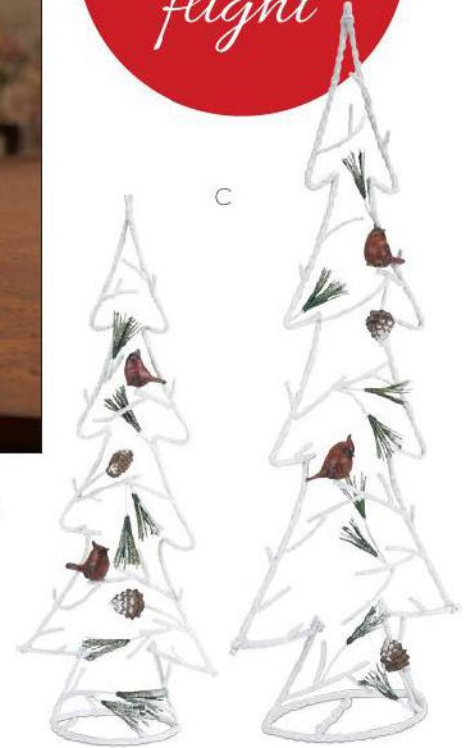

A

Red bird clips feature velvety bodies accented with feathers.

A 64394 RE
Feather Cardinal
(3 Asst) 8"Lx3.5"H Polyester

B 60531 WH/RE
LED Cardinal Globes w/6 Hour Timer
(Set of 3) 4"-8"D Glass
(Requires 3 AA Batteries, Not Included)

C 60008 WH/RE
Whimsical Christmas Tree w/Cardinals
(Set of 2) 22"H,30"H Metal/Ceramic

Frosted red bird orbs feature gem berries and battery operated LED lights with 6 hour timer.

D 60778 WH/RE
Snowy Cardinal Tea Light Holder
21"H Metal

E 60779 WH/RE
Snowy Cardinal Candle Holder
(Set of 2) 14"H,20"H Metal

F 60007 WH/RE
Snowy Cardinal Candleholder
6"H Metal/Ceramic/Glass

Candles/tealights sold separately.