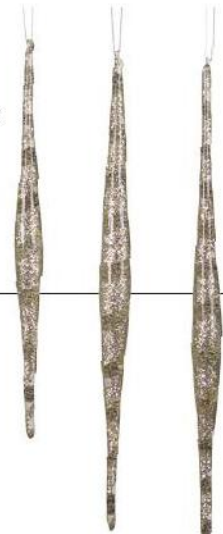

A

**A 65315 LT/GO**  
Glittered Beaded Ornament  
3.5"H Plastic

B

**B 65024 TIF**  
LED Mini Lanterns w/6 Hour Timer  
(2 Asst) 10"H Plastic

C

**C 64541 TIF/CL**  
Icicle Ornament  
(Set of 3) 10"-14"H Glass