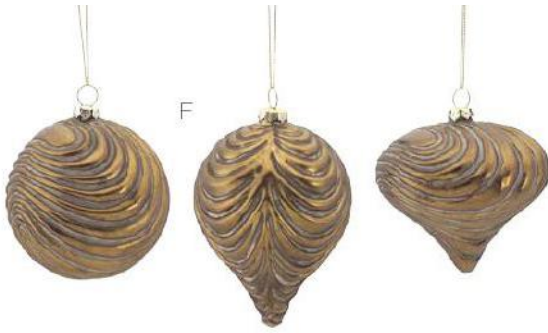

*nature's*  
**Lustre**

A

**A 64425 CP**  
Ornament  
(Set of 2) 3-4"D Glass

B

**B 61423 BRZ**  
Deer/Snowflake Wreath  
20"D Metal

**C 65466 CP**  
Deer  
(2 Asst) 17.25"H, 22.5"H Metal

C

**D 60598 CP/WH**  
Vine Christmas Tree  
(Set of 2) 16"H, 19.5"H Polystone

**E 56498 GO**  
Tree Votive Candle Holder  
(Set of 2) in PVC Box 3.5"H Glass

E

D

F

G

**F 60936 BRZ**  
Ribbed Ornaments  
(3 Asst) 4"H-5"H Glass

**G 56753 BR**  
Oak/Maple Leaf Ornament  
(2 Asst) 8"H Plastic

H

I

J

**H 65084 BR/GO**  
Birch Ornament  
4.75"D Plastic

**I 65162 CP**  
Decorative Hanging Pendant  
(Set of 2) 9"H, 10.5"H Metal/Glass

Unique terrarium style ornaments open for adding tea lights, succulents, and more!