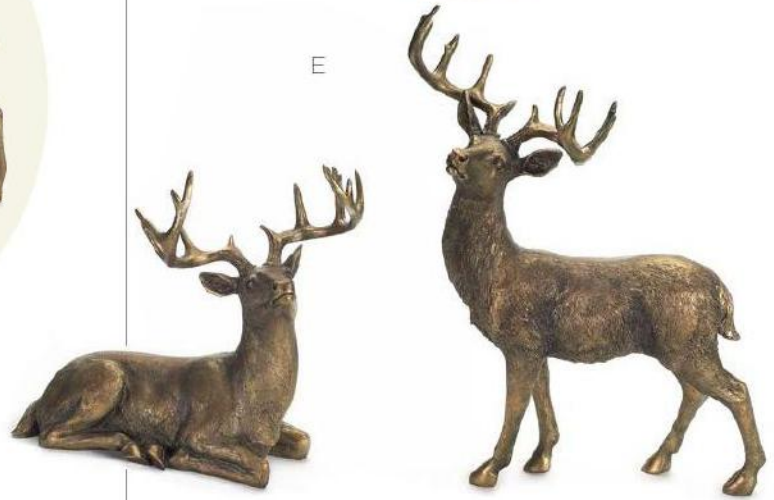

A 44537 COF
Ornament
(4 Asst) 4"L Glass

E