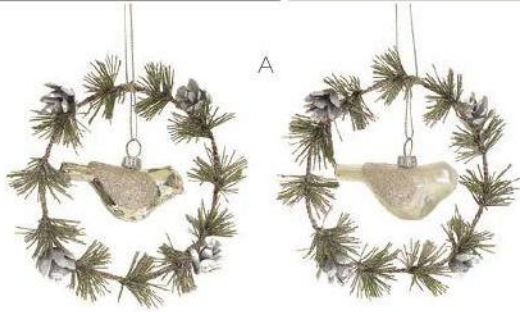

A

B

E

Holiday shimmer

Holiday Shimmer is a classic modern holiday collection. Clean lines, shapes and figures in matte and shiny finishes. Pair with winter white to adorn your mantel and walls. Shimmer this holiday season with this collection!

D
top seller!

C