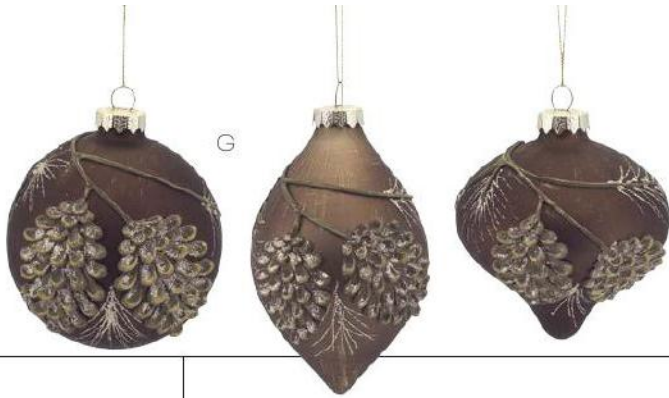

G 64962 BR
Feather Ornament
(2 Asst) 7"H Glass

H 65424 WH/BRZ
Crackled Design Ornaments
(3 Asst) 3.75"-5.75"H Glass

I 64426 BR/GO
Pinecone Cluster Ornament
7"H Glass

J 64772 BR/WH
Metallic Pinecone Candle Holder
6.75"Lx5.75"H Metal

K 64725 RU/GO
Rustic Trees
(Set of 2) 36"H, 45"H Metal

G