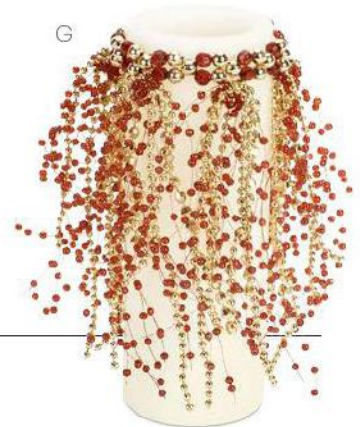

G

Gold finial topiary feature LED lights and 6 hour timer!

Candles sold separately.

Trays feature mirrored bases.

**A 64975 RE/GO**  
Jeweled Peace/Hope/Noel/Joy Ornament  
(Set of 4) 3.5"-6.25"L Plastic/Metal