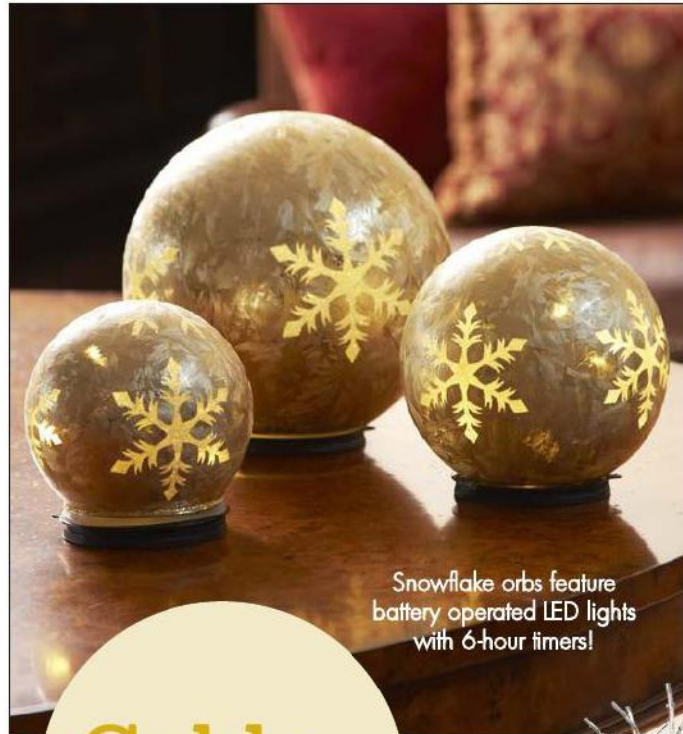

**B 64942 GO/WH**  
Bird Ornament  
(3 Asst) 3.75-5"H Glass

**C 60530 GO**  
LED Snowflake Globes w/6 Hour Timer  
(Set of 3) 4"-8"D Glass  
(Requires 3 AA Batteries, Not Included)

Snowflake orbs feature battery operated LED lights with 6-hour timers!