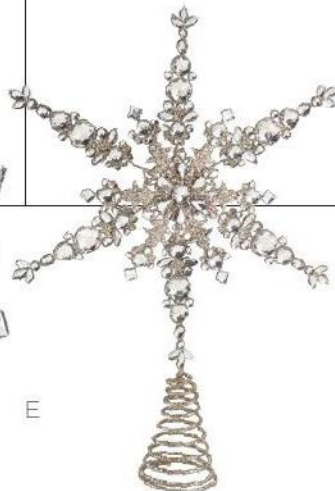

**D 65429 WH/GO**  
 Angel  
 (2 Asst) 16"H Polyresin

D

**E 61410 SI**  
 Glittered Snowflake Tree Toppers  
 (2 Asst) 13"H, 14.5"H Metal/Plastic

E

C

**F 52552 WH/SI**  
 Angel  
 (2 Asst) 15"H Polystone

F

**G 64930 TIF**  
Beaded Design Ornament  
(2 Asst) 8"H Glass